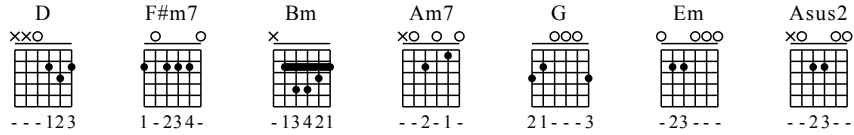

วัชราวีล - ลูกอม

arranged for guitar solo by Rati Prachayanuporn

hutty.weebly.com

Moderate ♩ = 90

1

D F#m7 Bm

let ring

TAB